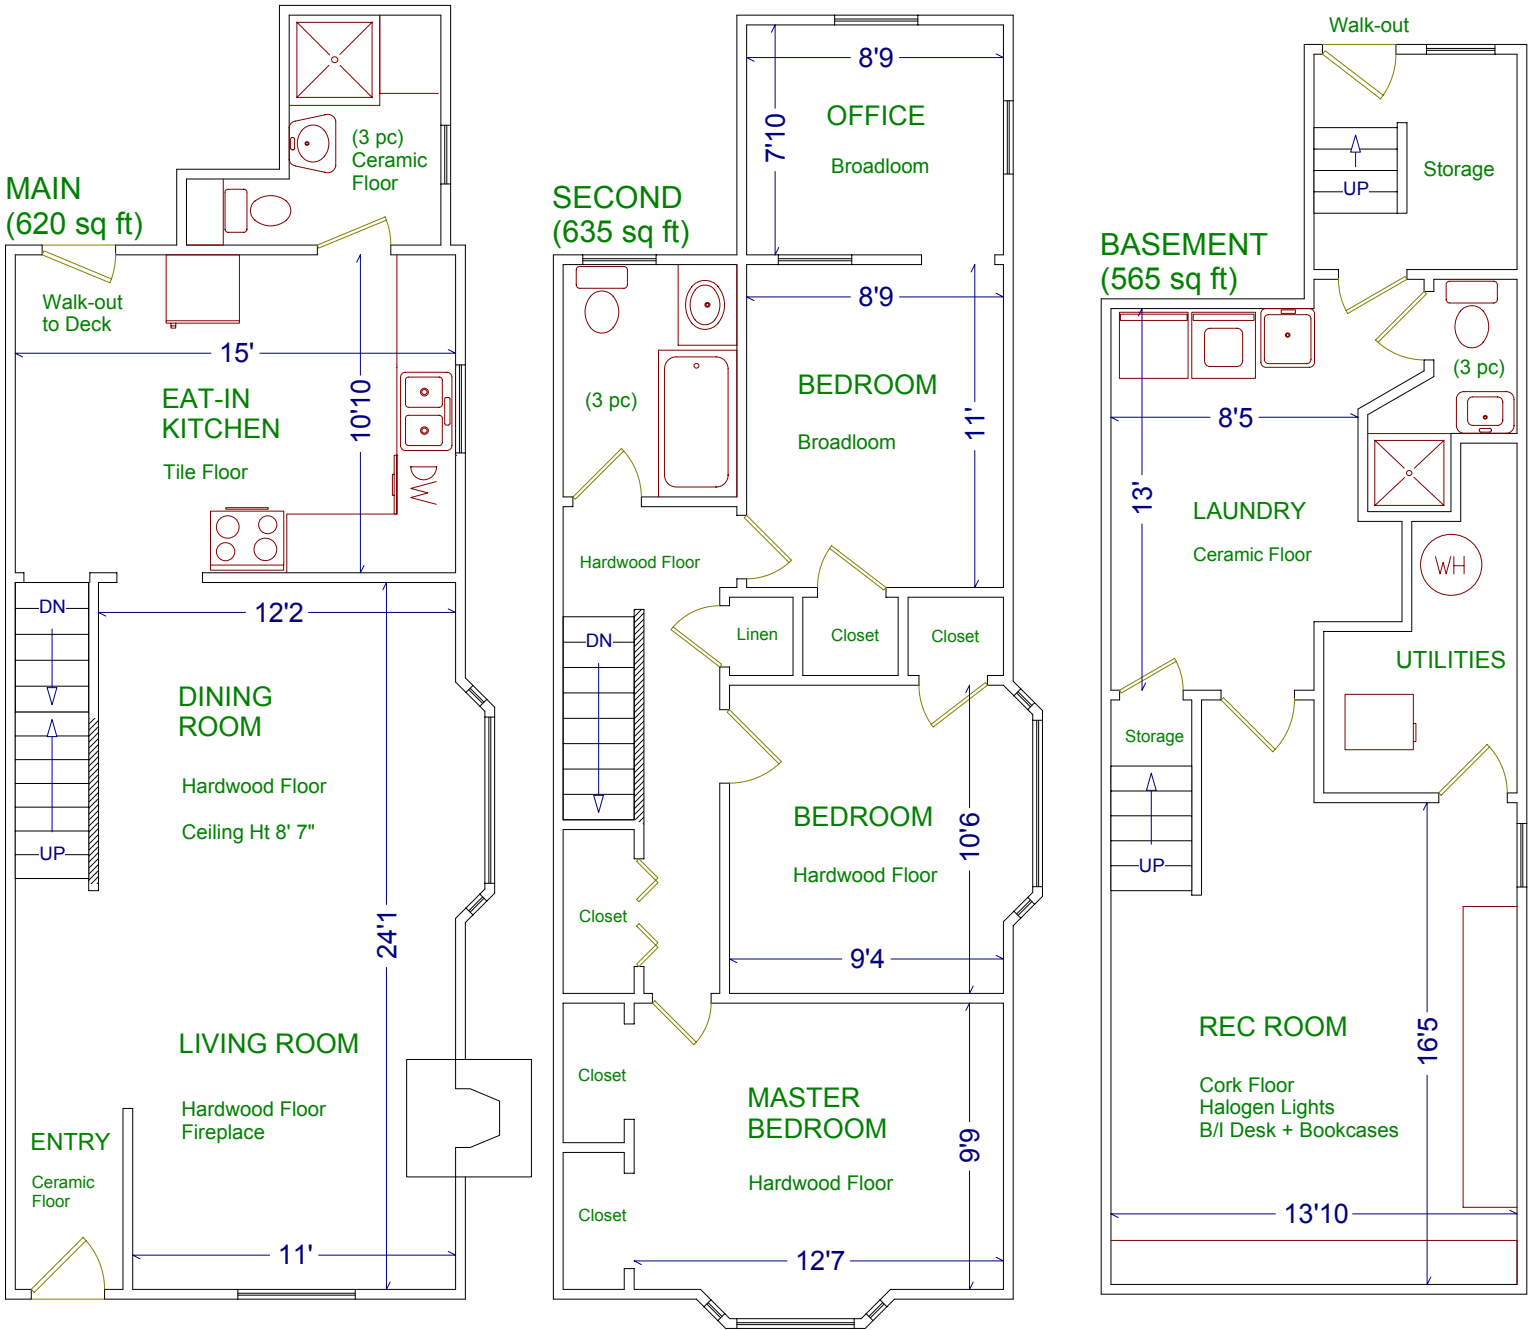

4 SANDFORD AVENUE

JULIE KINNEAR

Sales Representative

(416) 762-8255

Royal LePage Real Estate Services Ltd., Brokerage

Please note: Measurements may not be 100% accurate. Floor plans are provided for convenience and are to be used as a guideline only.